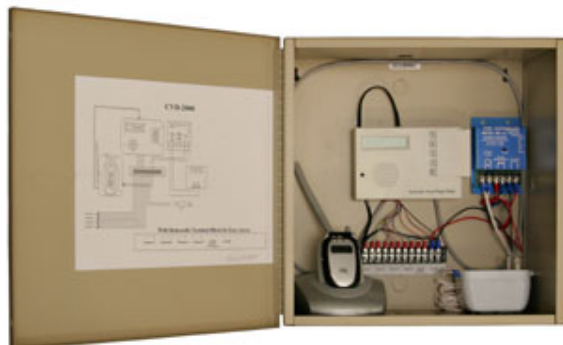

CVD-2000 Cellular Autodialer

Wireless security alarm systems for easy voice alarming

- Alarm notification anywhere there is cell phone service
- Fast, simple installation
- No cell phone contract required
- Includes up to 400 minutes of prepaid cellular service
- Weather resistant enclosure included

Description

Perfect for Residential, Commercial or Industrial applications, the CVD-2000PS Cellular Autodialer is designed for direct, immediate notification of emergency situations. Because the cellular autodialer doesn't require a land line, you can install it wherever it is needed and call out using a cellular connection. The compact and rugged Cellular Autodialer is easy to install and configure. The Cellular Autodialers operate on AC power, but are rechargeable battery capable for remote monitoring locations where power is not available. The cellular autodialer includes everything you need to start using the system, including the AD200-4 autodialer, cellular phone, 400 prepaid minutes good for one year, and AC adapter, so you can rest assured that if something happens, you will be notified. Note: Prepaid service is through AT&T Wireless. The cellular autodialer only works where AT&T provides wireless service.

The CVD-2000PS Cellular Autodialers are easy to program via the on-board keypad, LCD display, and built-in speaker. Any NO (normally open) or NC (normally closed) contact or low voltage input may be used to trigger the cellular autodialers, including float switches, door switches, water sensors, and motion detectors.

Cellular Autodialer Applications

Applications for the CVD-2000PS cellular autodialer include monitoring construction sites, lift stations, remote water pumping sites, trailers, any site without land lines, and many others.

Specifications

Communications: Standard cellular phone w/AT&T wireless service
Power: AC adapter included (Optional rechargeable 12VDC battery)
Number of Inputs: Four
Activation Dry contact: NO or NC, momentary or continuous
Voltage: 0 to +V (NC) or +V to 0 (NO), 5-28 VDC
Phone Number Storage: Up to 8
Maximum Digits: 28 (including up to 10 pauses)
Enclosure Dimensions (LxHxD): 14x14x8in (35.5x35.5x20.3cm)
Weight: 17.0 lb (7.7 kg)

Options and Accessories

CVD-2000PS Cellular Autodialer w/service
Includes the AD200-4 autodialer, cellular phone, 400 prepaid minutes good for one year, and AC adapter.

CVD-2000P Cellular Autodialer w/o service
Includes the AD200-4 autodialer, cellular phone, and AC adapter. Requires purchase of a cellular plan and SIMM card. Recommended for non-US clients.

00-010 12V 5AH Rechargeable Battery
Approximate battery life under normal conditions, 12 hrs.

BC100 Smart Charger

SP101 Solar Panel (2 W, 80mA min.)

SP102 Solar Panel (5 W, 300mA min.)

Contact
Global Water
for all your
instrumentation
needs.

Water Level

Water Flow

Water Samplers

Water Quality

Weather

Remote Monitoring

Control

Global Water

a xylem brand