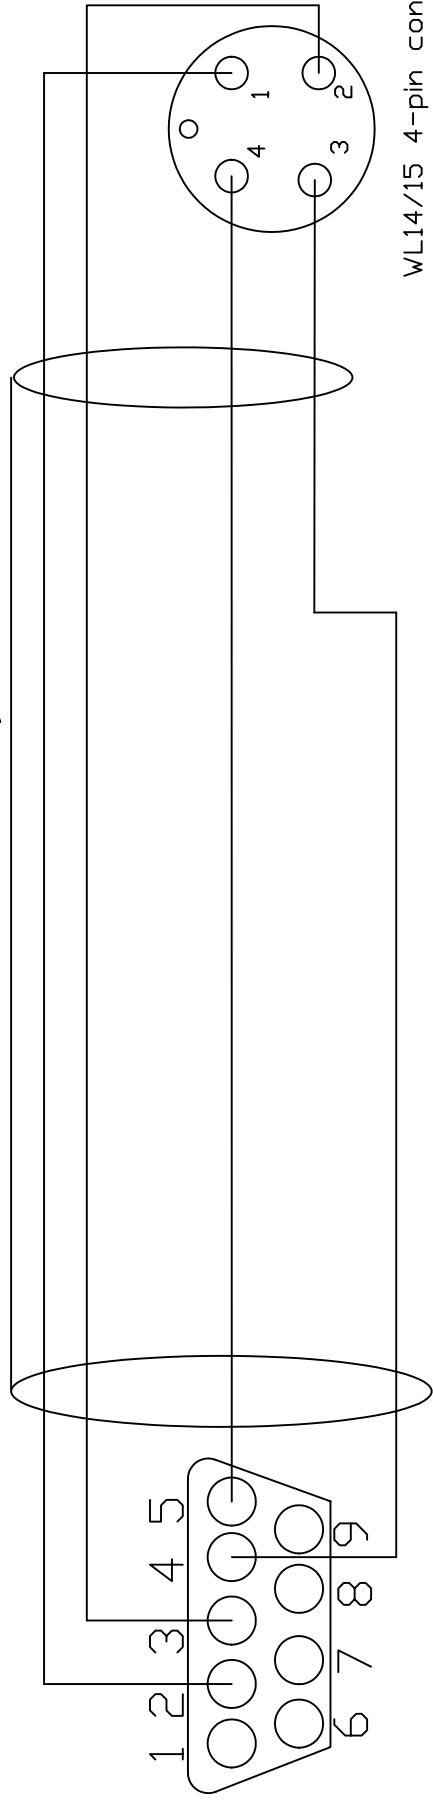

**Global Water**  
 Sensors Samplers Systems  
 11257 Coloma Rd. Gold River, Ca. USA  
 (916) 638-3429 FAX (916) 638-3270

DB9 serial port connector

Shield

WL14/15 4-pin connector  
 Socket, 4-Pin Mini, female  
 Newark, 89F4111

Provide adequate strain relief at both ends.

Title	WL14/15 Communication Cable		
Size	Number	A00016	Rev
A			A
Date	5-30-03	Drawn by	XTH
File:	A00016.dwg	Sheet	1 of 1